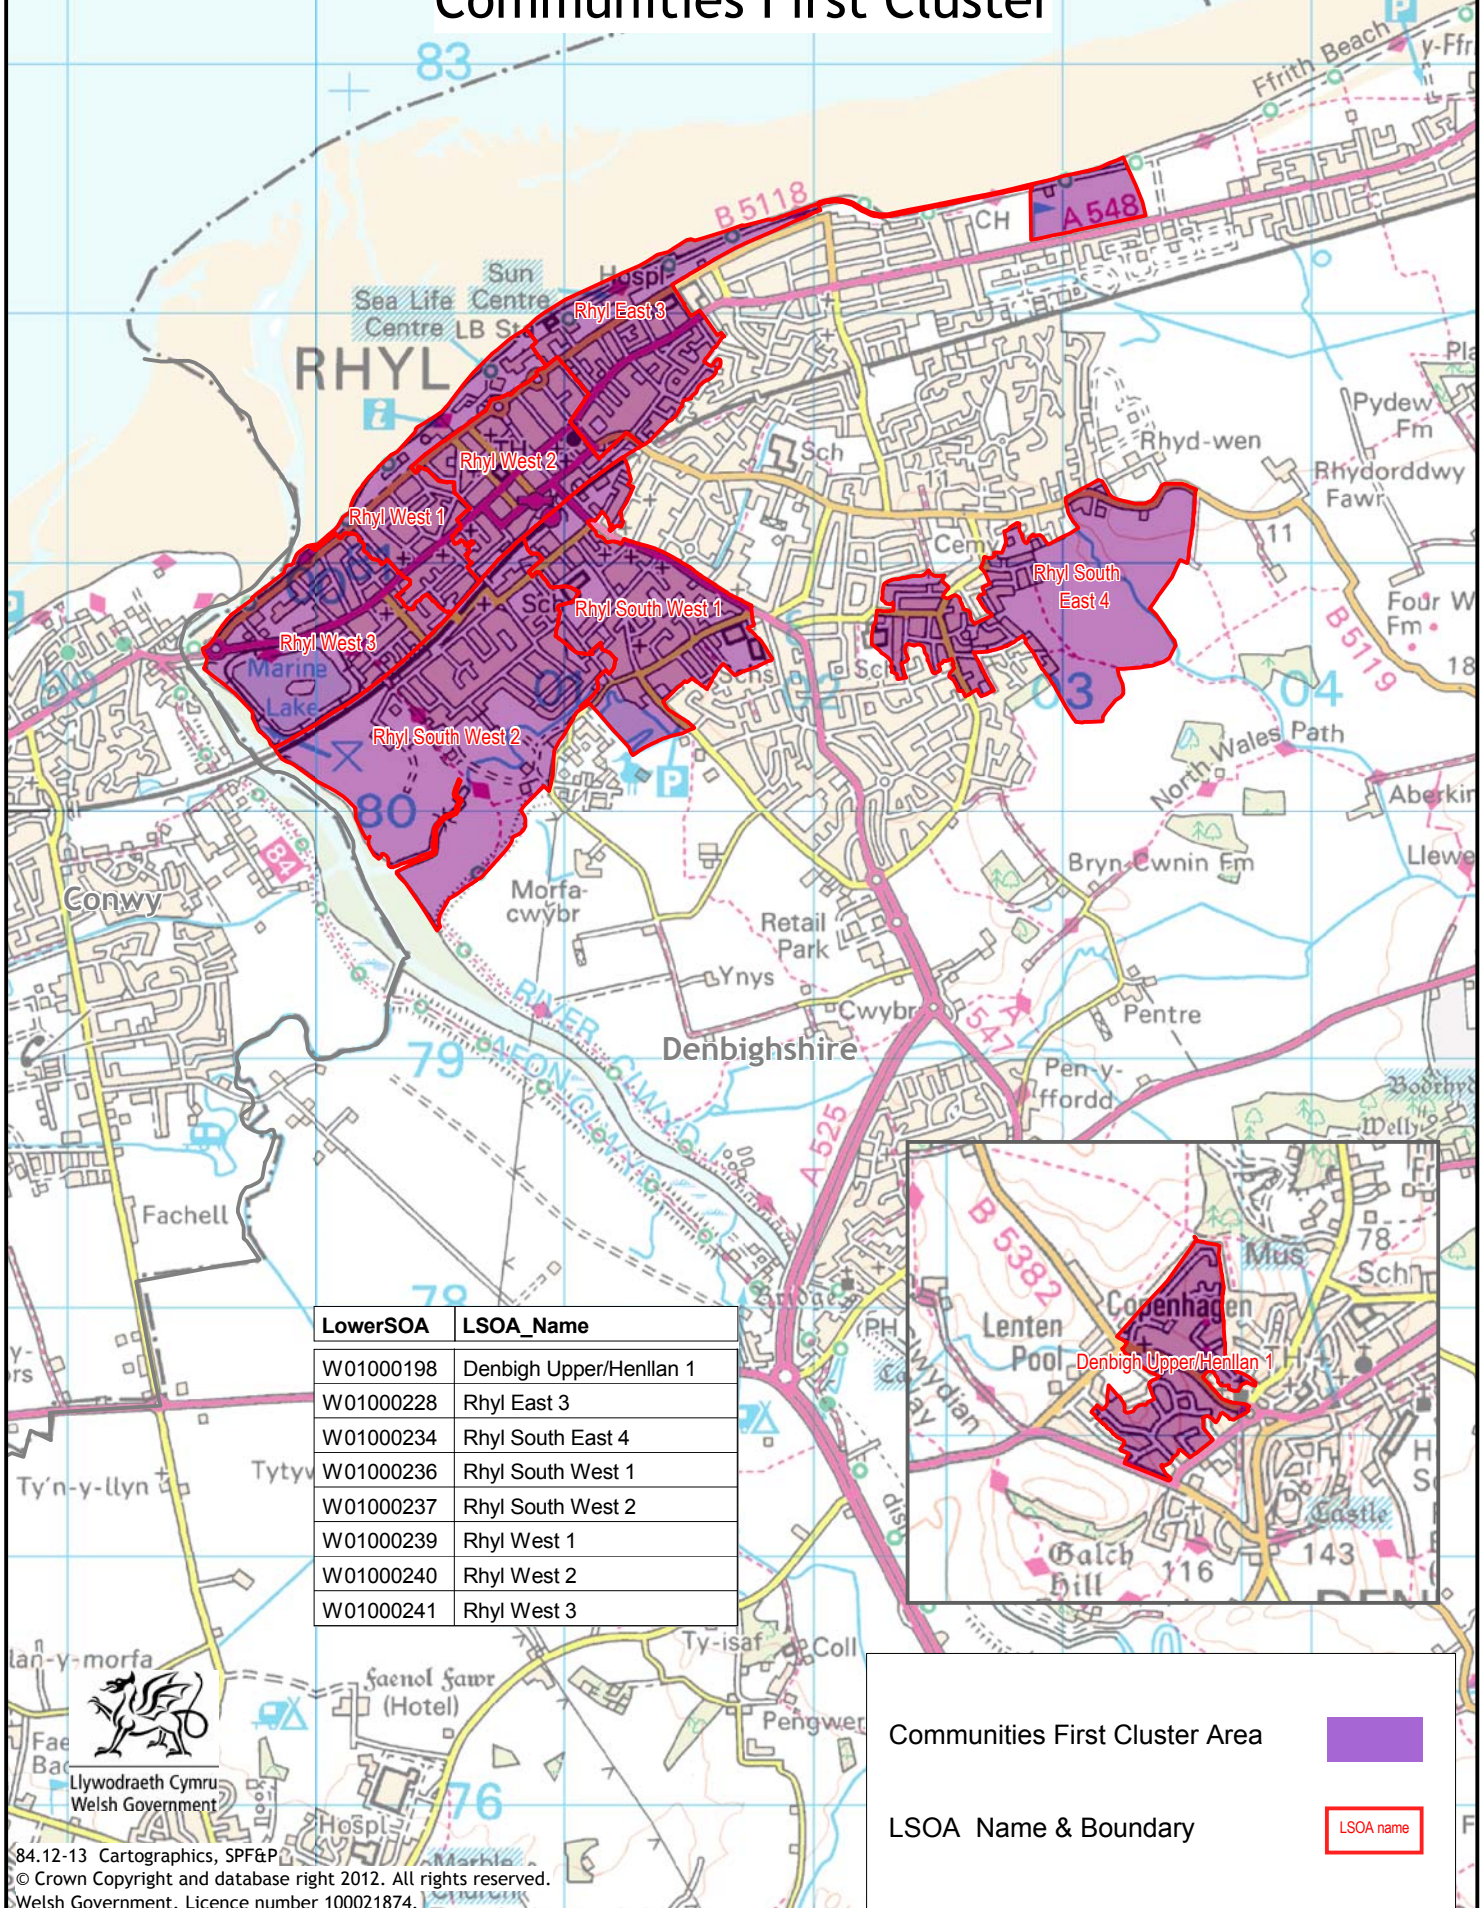

DENBIGHSHIRE

Rhyl & Upper Denbigh

Communities First Cluster

DENBIGHSHIRE

Rhyl & Upper Denbigh

Communities First Cluster

| LowerSOA | LSOA_Name |
|-----------|-------------------------|
| W01000198 | Denbigh Upper/Henllan 1 |
| W01000228 | Rhyl East 3 |
| W01000234 | Rhyl South East 4 |
| W01000236 | Rhyl South West 1 |
| W01000237 | Rhyl South West 2 |
| W01000239 | Rhyl West 1 |
| W01000240 | Rhyl West 2 |
| W01000241 | Rhyl West 3 |

Communities First Cluster Area

LSOA Name & Boundary LSOA name