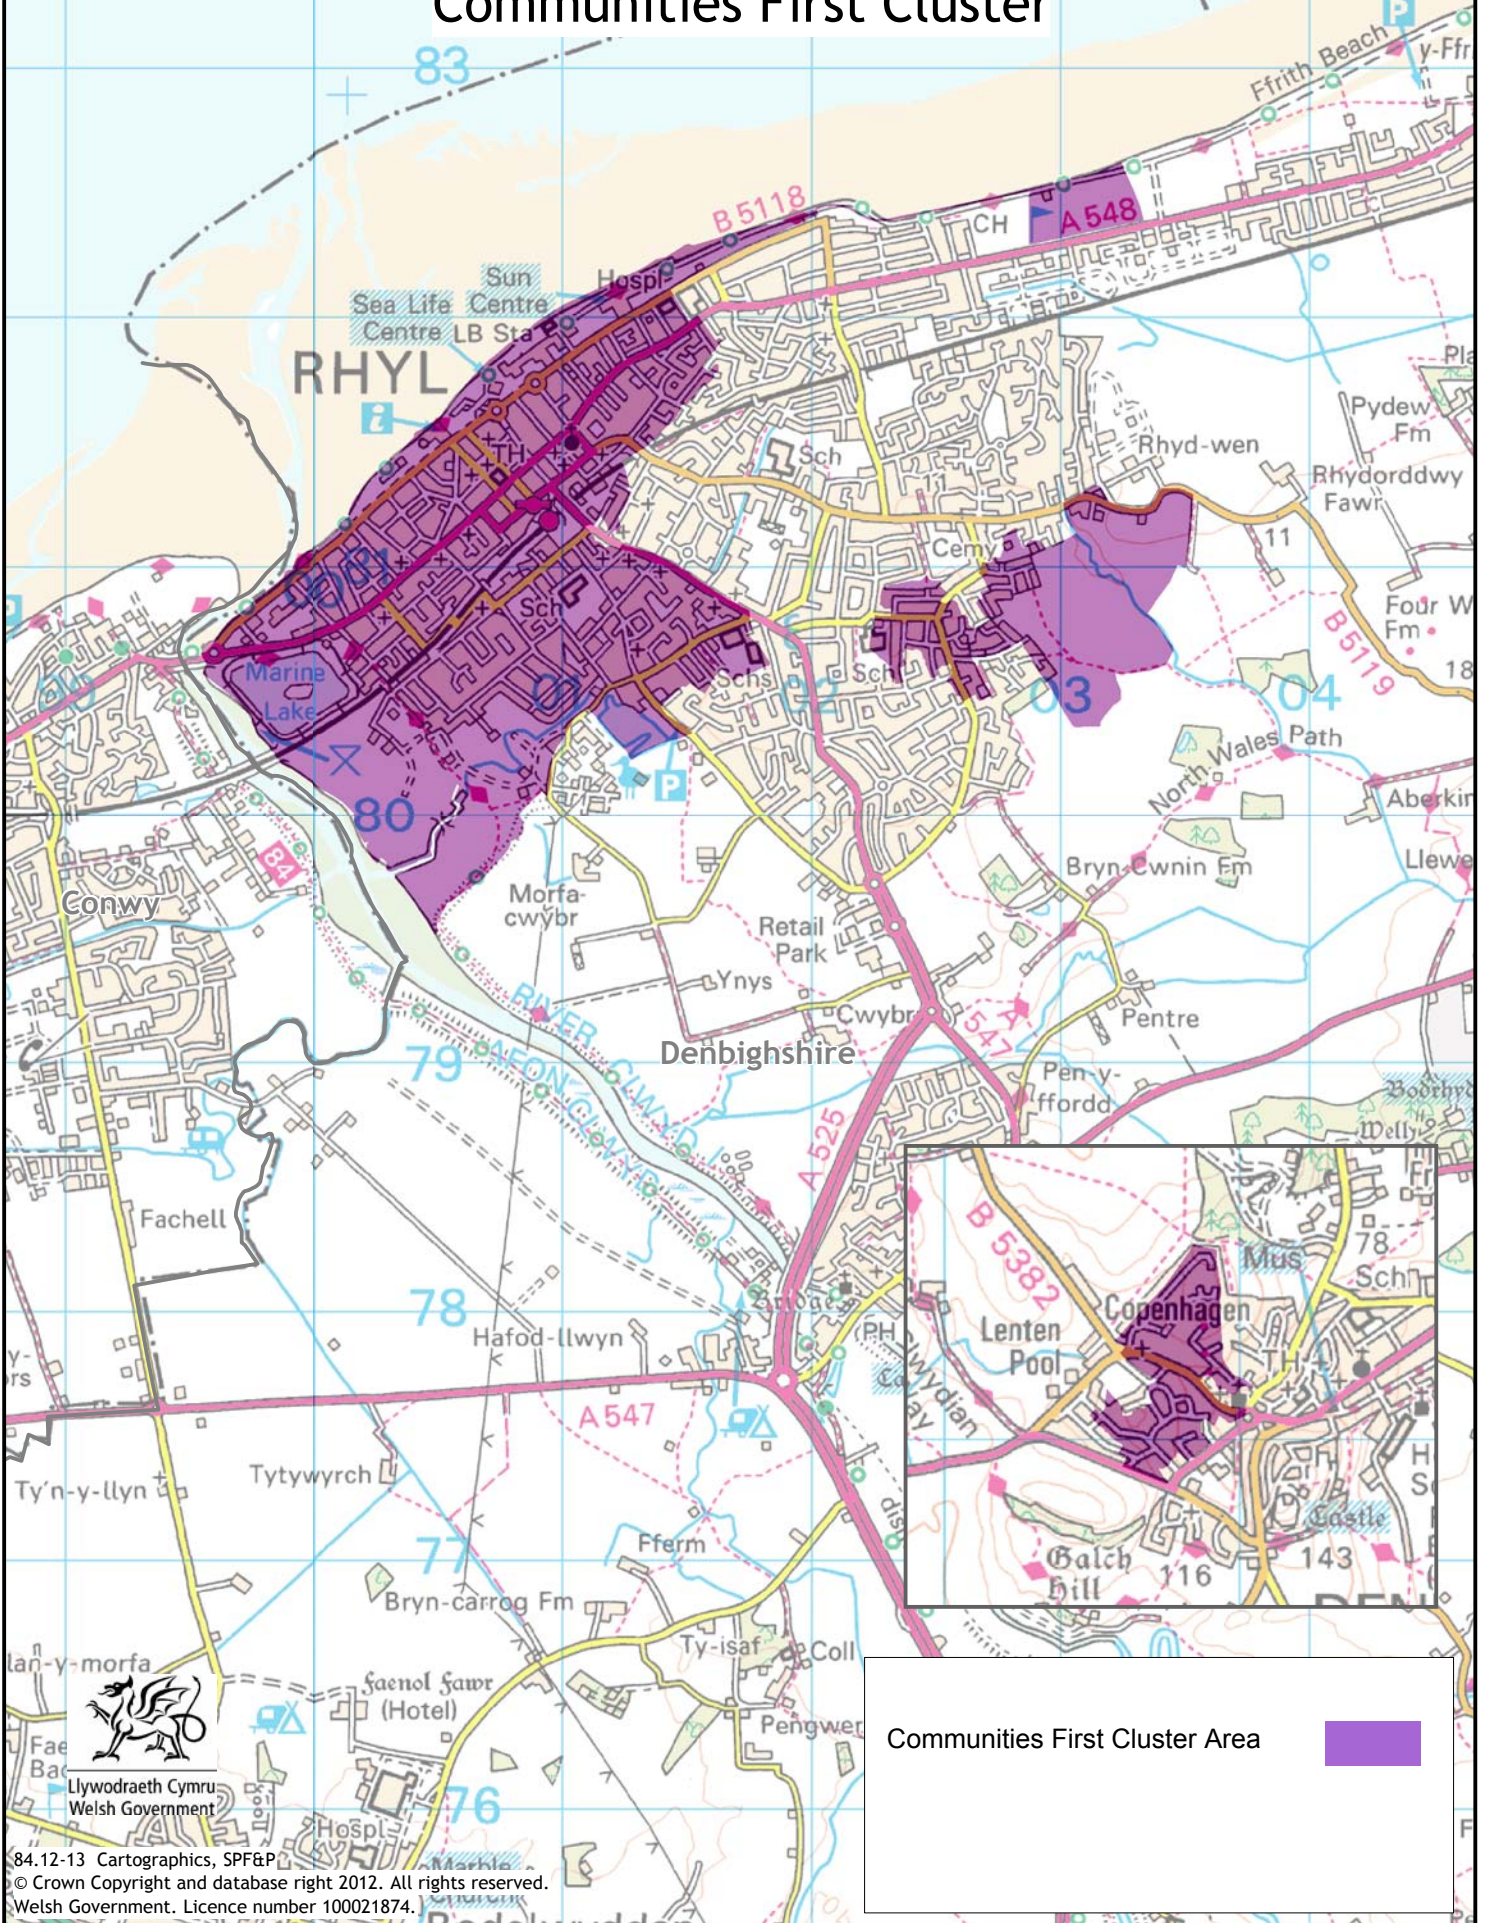

DENBIGHSHIRE

Rhyl & Upper Denbigh

Communities First Cluster

DENBIGHSHIRE

Rhyl & Upper Denbigh

Communities First Cluster

| LowerSOA | LSOA_Name |
|-----------|-------------------------|
| W01000198 | Denbigh Upper/Henllan 1 |
| W01000228 | Rhyl East 3 |
| W01000234 | Rhyl South East 4 |
| W01000236 | Rhyl South West 1 |
| W01000237 | Rhyl South West 2 |
| W01000239 | Rhyl West 1 |
| W01000240 | Rhyl West 2 |
| W01000241 | Rhyl West 3 |

Communities First Cluster Area

LSOA Name & Boundary LSOA name